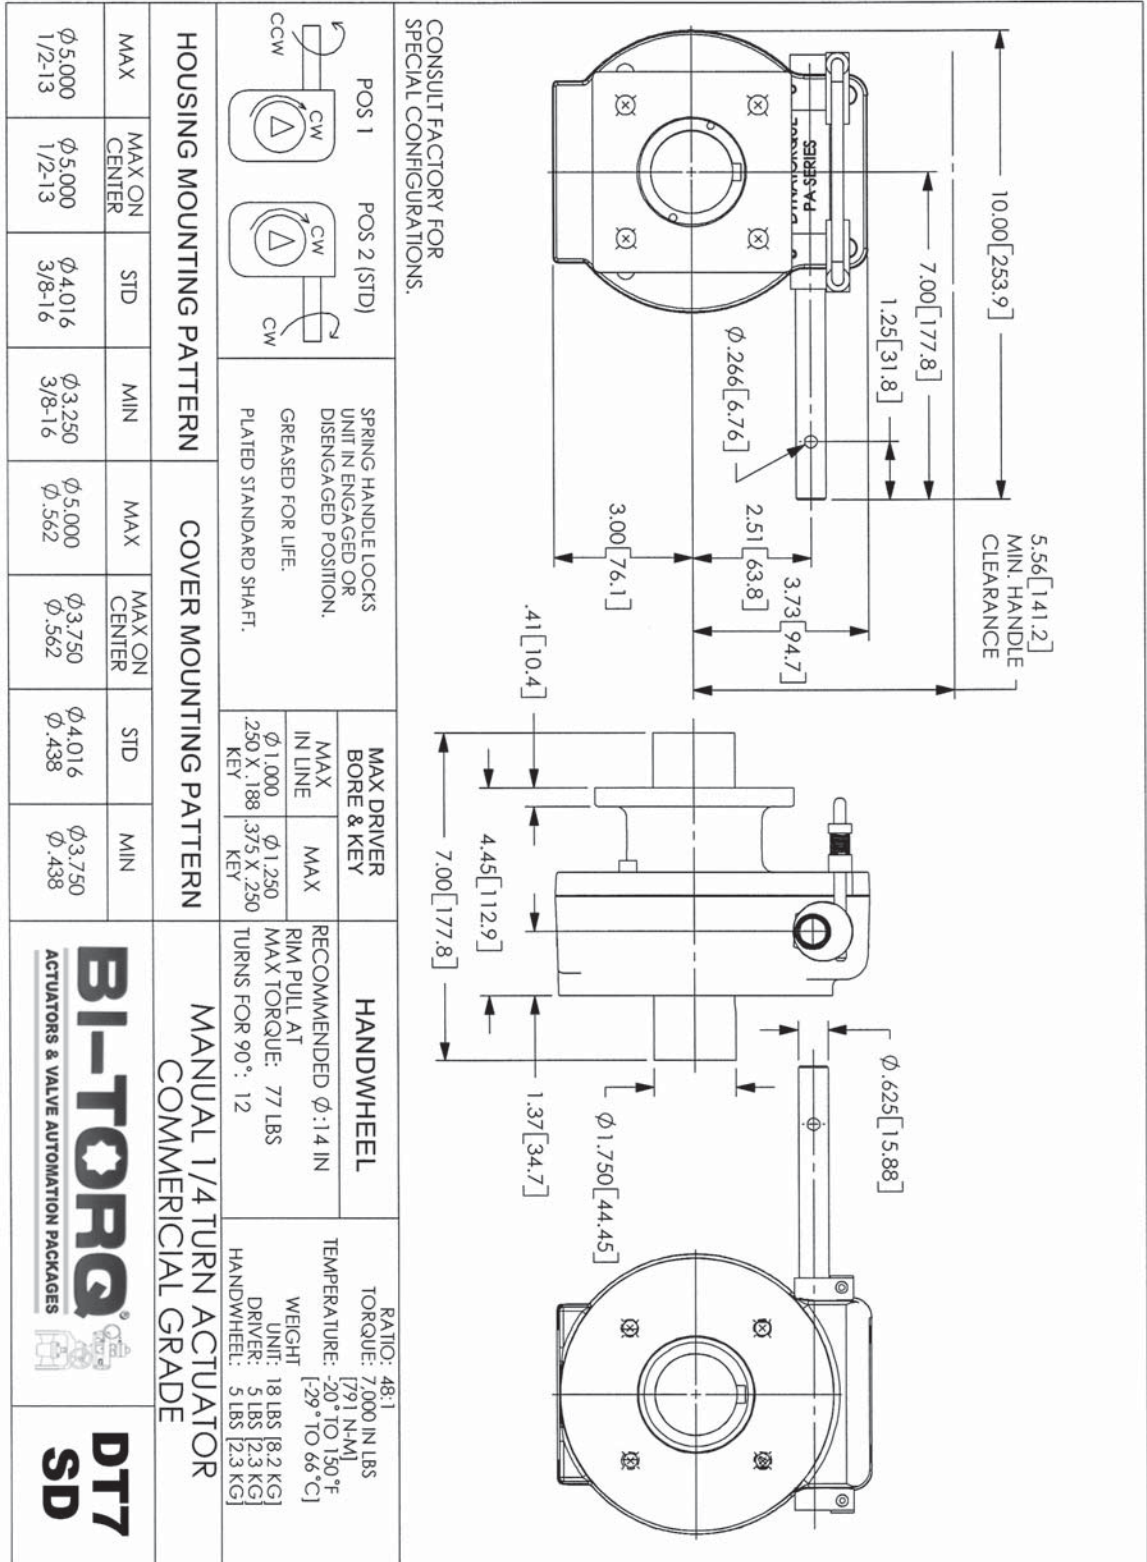

DECLUTCHABLE GEAR OPERATOR DT7SD

40-26XX SHEET 1 OF 2 8/6/03

DECLUTCHABLE GEAR OPERATOR DT7SD

40-26XX SHEET 2 OF 2 3/25/03